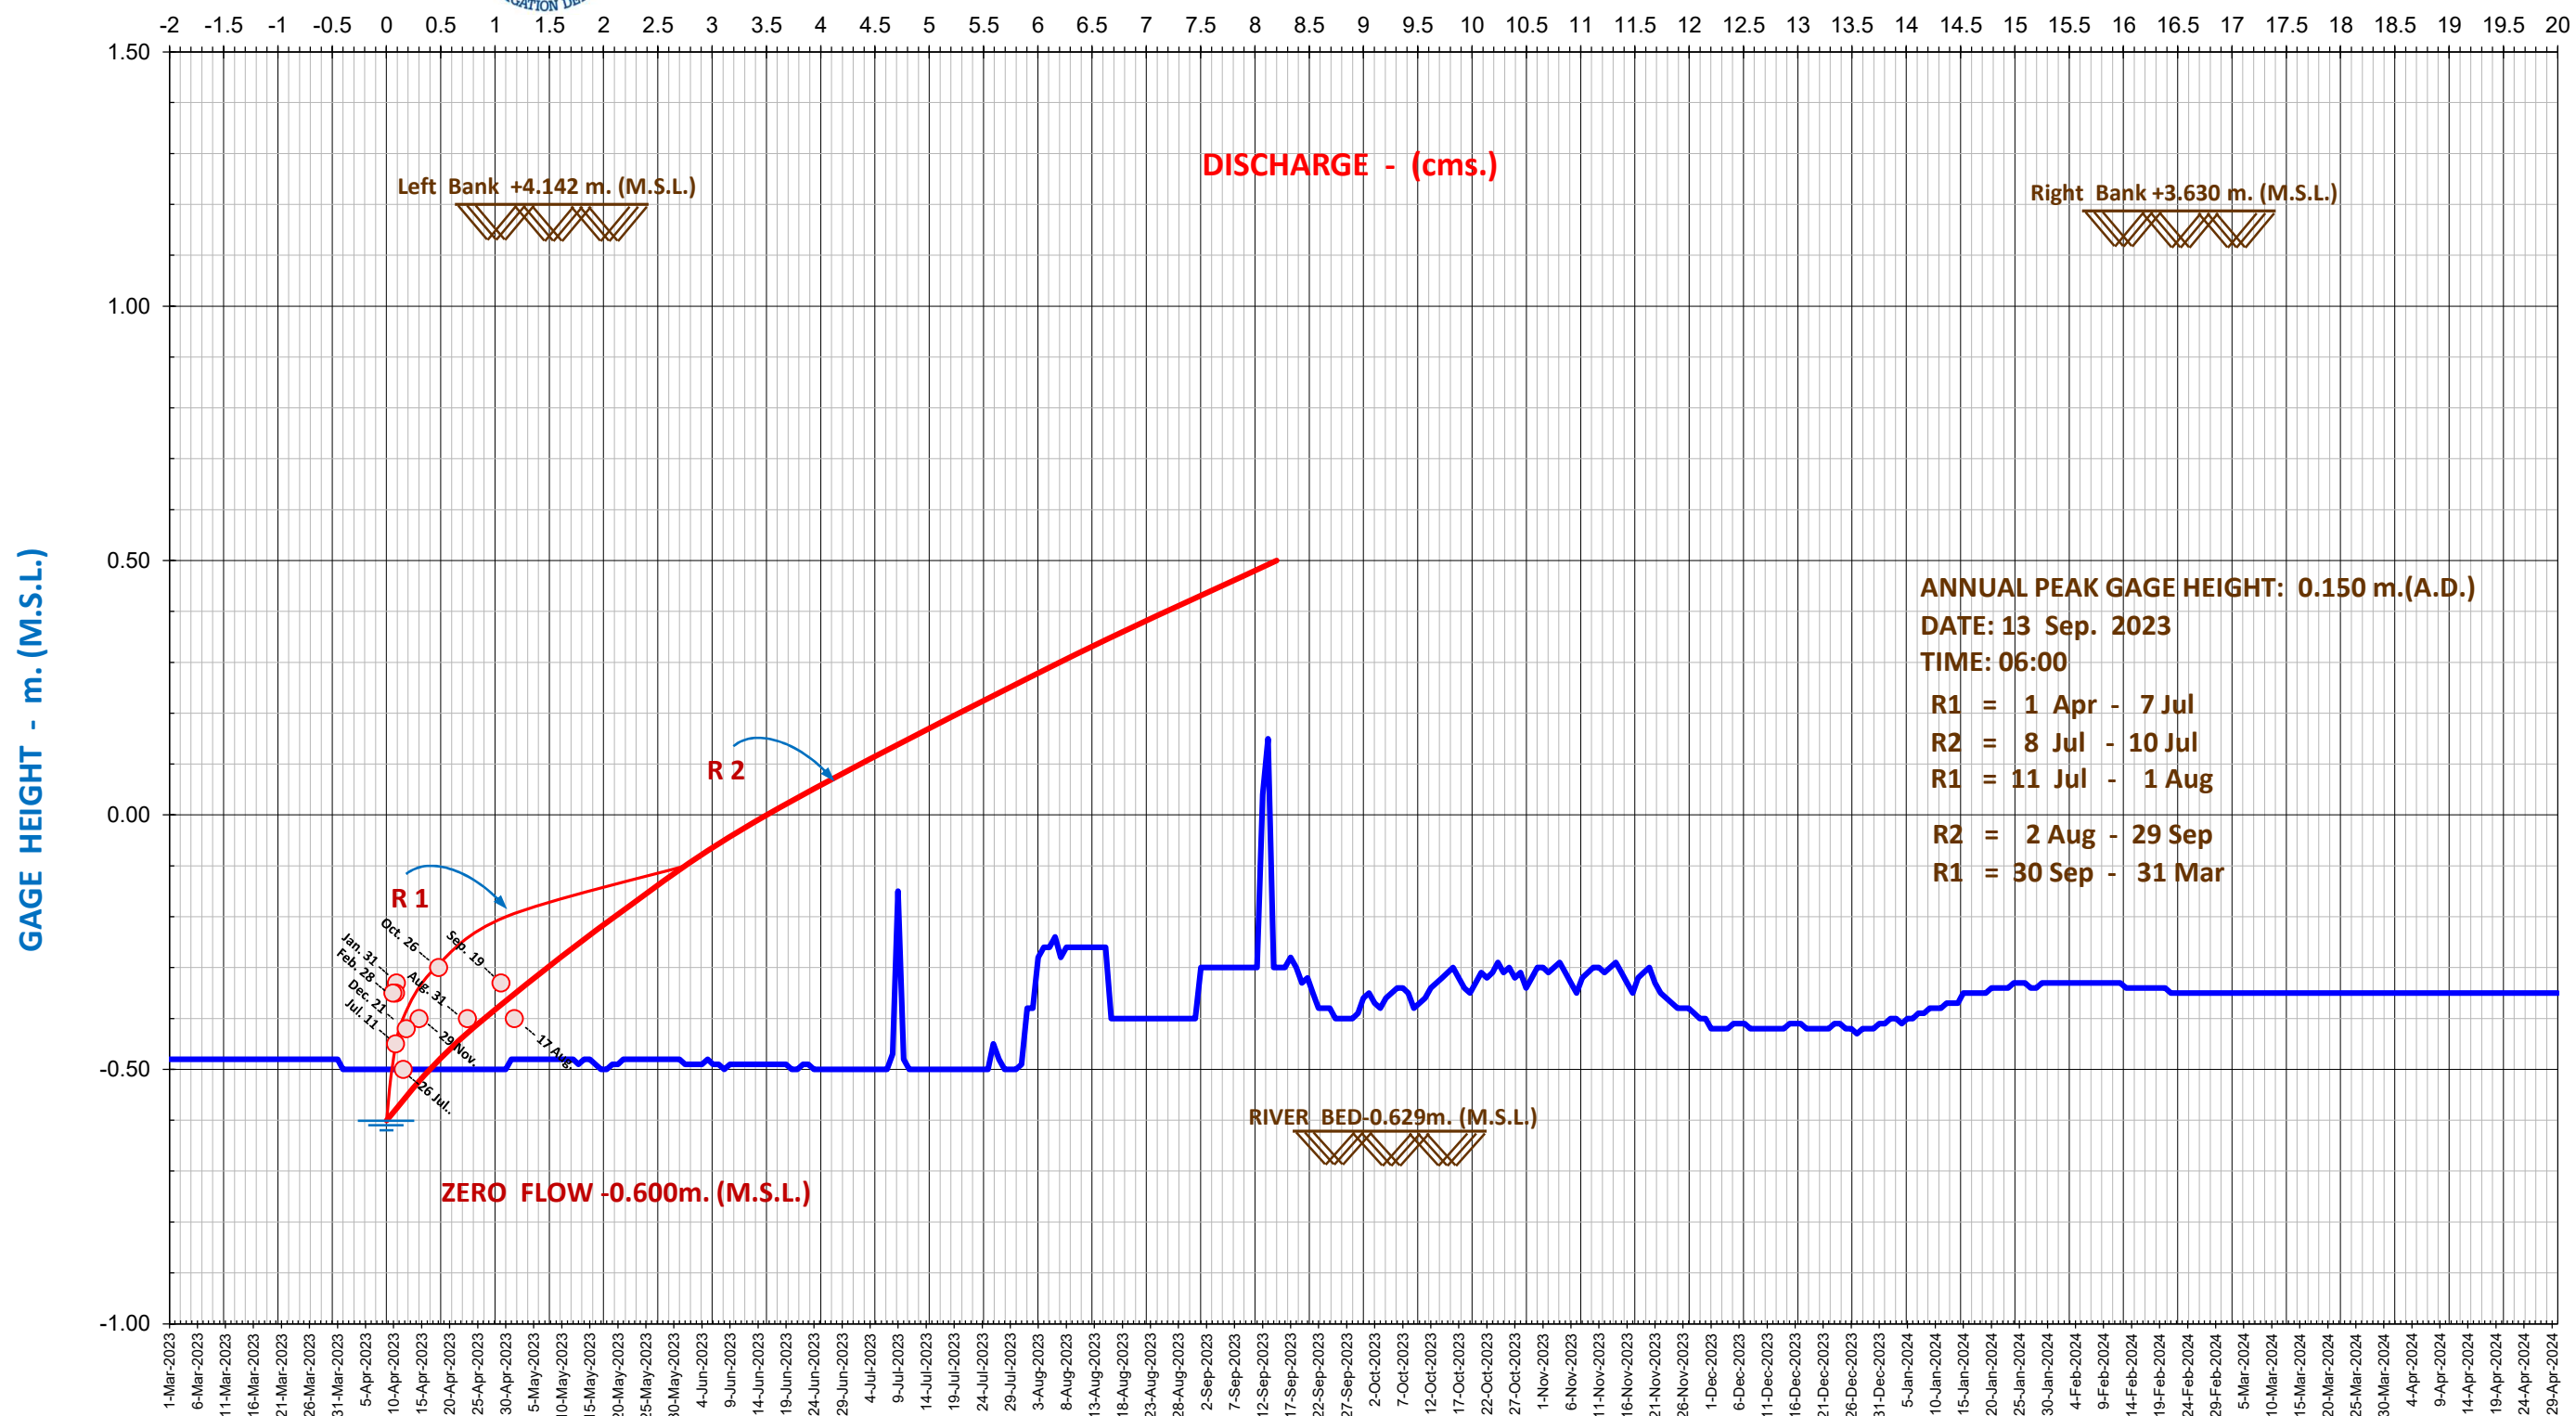

DAILY MEAN GAGE HEIGHT AND RATING CURVE WATER YEAR 2023

PRATHAT PHADANG Sw.15 AT. MAE SOT A. MAE SOT M. TAK

April	May	June	July	August	September	October	November	December	January	February	March
-------	-----	------	------	--------	-----------	---------	----------	----------	---------	----------	-------